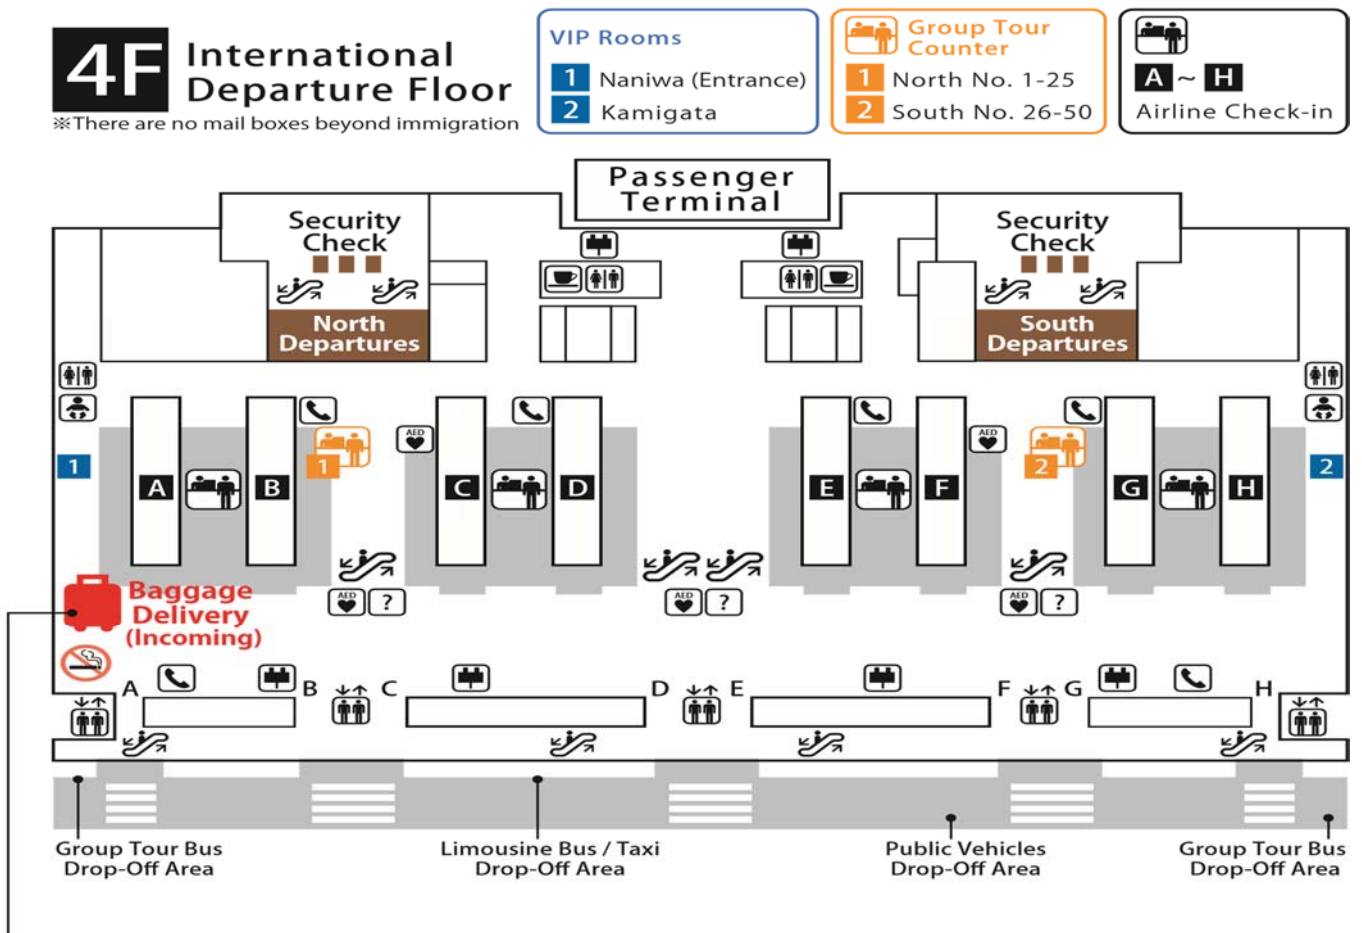

Kansai International Airport Baggage Storage

Location of the **City Express** (Baggage Delivery Service) Baggage Storage.

●Kansai Airport Baggage Service

〒549-0001

Passenger Terminal 1 Building 4F North Side, 1 Senshukukokita, Izumisano, Osaka

Kansai Airport Baggage Service Counter

☎072-456-8701

Business Hours 4F: 7:00AM – 9:00PM